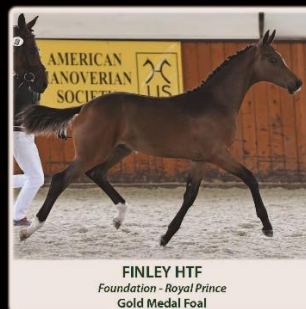

Breeding ♦ Training ♦ Sales

Ph: 410.658.9898 Email: natalie@hilltopfarminc.com

**EVELINA MDH**  
 Everdale - Prado  
 2018 Hanoverian Mare  
 in foal to Ibiza

**FÜRST FERRO**  
 Friendscount - Gribaldi  
 2021 USDFBC Champion

**FINLEY HTF**  
 Foundation - Royal Prince  
 Gold Medal Foal

**FAMARANT**  
 Fürstenball - Samarant  
 80% at 1st Show

Visit select sales horses online or call for information on others not yet listed.